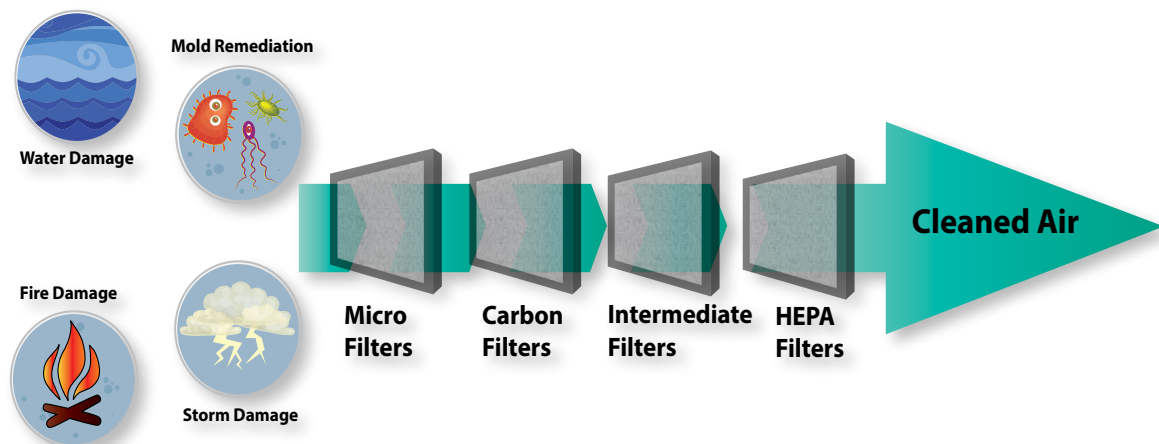

Designed to Fit:
Triad* - Karcher* Prochem* AFD
Carbon Pre-Filter

OEM#: 86341690

Case Quantity: 4 - 1 packs

Material:
Pelletized Activated Carbon

Dimensions: 16" x 16" x 1"

TRIAD*

**WE ARE ALWAYS ADDING NEW ITEMS,
AND VALUE YOUR INPUT**
Is there something you'd like to see here?
LET US KNOW!