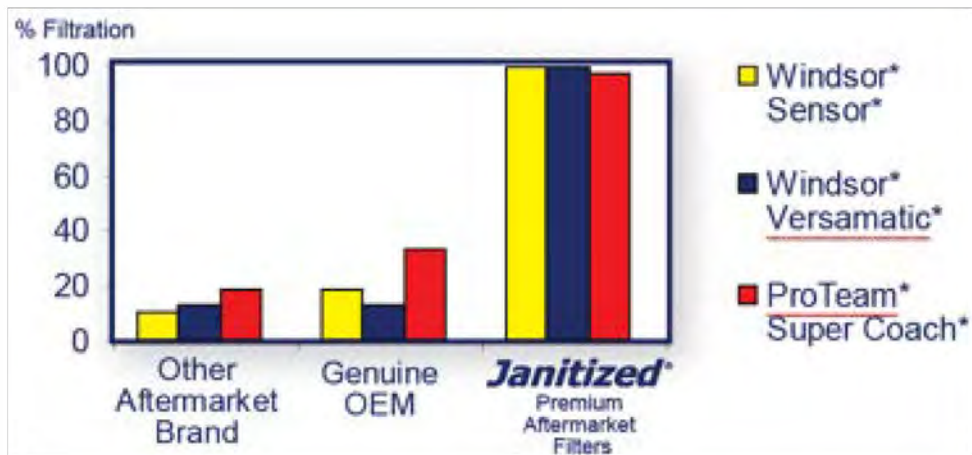

Gold Seal Warranty
In the event that we are unable to ship your order complete by the requested ship date, *Janitized* will add one free case of the back order. APC reserves the right to ship from more than one warehouse to complete your order.
Visit www.janitized.com for warranty details.

ABOUT US

Janitized® vacuum bags and filters are the industry's first and most comprehensive line of commercial grade aftermarket filters designed for commercial cleaning professionals. Manufactured by APC Filtration Inc., an ISO 9001:2015 quality managed company providing over 25 years of air filter design, engineering, manufacturing and appliance testing to global equipment and appliance manufacturers. *Janitized*® vacuum bags and filters incorporate filter materials that meet or exceed OEM filter specifications and performance. These products are exceptionally tough and durable; built to handle demanding cleaning applications while improving indoor air quality (IAQ) and worker safety by capturing 99% of sub micron dust particles and allergens. *Janitized*® vacuum bags & filters meet and/or exceed OEM product specifications providing up to 40% more vacuum cleaner suction, up to 55% more dust loading area and up to 46% more wet/dry tear strength vs genuine OEM filter bags.

- Up to 99% micro-filtration at 0.3 micron**
- Up to 40% increased air flow
- Up to 55% increased filter area
- Up to 46% stronger than Genuine OEM bags

** Results of Fractional Efficiency Testing conducted by an independent laboratory @ 0.3 micron @ 26.5 fpm.

When you purchase *Janitized*® products you get premium quality filtration and peace of mind.

For complete distribution terms, please call 1-888-689-1235 or

email us at customerservice@apcfilters.com

CONTENTS

VACUUM BAGS & FILTERS	
ADVANCE* (See Nilfisk*)	NACECARE* 23
AERUS* (See Electrolux*)	NILFISK* 24
ALTO* (See Clark*)	NOBLES* 26
BISSELL* 4	NUMATIC* (See Nacecare*)
CARPET PRO* 5	NSS* 29
CASTEX* See Tennant*)	ORECK* 30
CLARKE* 6	PACIFIC FLOORCARE* 31
CLEANMAX* 7	PANASONIC* 32
CRAFTSMAN* 8	PERFECT VAC* 32
DIRTDEVIL* (See Royal*)	POWR-FLITE* 33
DUSTBANE* 8	PRO-LINK* 34
ELECTROLUX* 9	PROTEAM* 34
EUREKA* 9	PULLMAN HOLT* 36
EUROCLEAN* 11	RICCAR* 36
FULLER* 13	RIDGID* 37
HAWK ENTERPRISES* 14	ROYAL* 37
HOOVER* 14	RUBBERMAID* 37
IPC EAGLE* 16	SANDIA PRODUCTS* 38
KARCHER* 16	SANITAIRE* (See Eureka*)
KENMORE* 19	SEBO* 38
KENT* (See Euroclean*)	SHOP-VAC* 39
KOBLENZ* 19	SIMPLICITY* 39
LINDHAUS* 20	TASKI* 40
LUX* (See Electrolux)	TENNANT* 40
MASTERCRAFT* 20	TORNADO* (See Karcher*)
MINUTEMAN* 22	TRIPLES S* 42
MOSQUITO* 22	WINDSOR* 44

COMPOSTABLE VACUUM BAGS

ALL PRODUCTS (Assorted Brands)	46

PANEL / INDUSTRIAL FILTERS

ADVANCE*	48
AMERICAN LINCOLN*	48
CRAFTSMAN*	49
DUSTBANE*	49
IPC EAGLE*	49
NOBLES*	49
PULLMAN HOLT*	49
RIDGID*	50
TENNANT*	50
TIGER VAC*	50

RESTORATION FILTERS

DRI-EAZ*	51
EUROCLEAN*	52
KARCHER* (See Triad*)	52
MASTERCRAFT*	52
NIKRO*	53
PHOENIX*	53
PROCHEM* (See Triad*)	54
PULLMAN HOLT*	54
TRIAD*	55