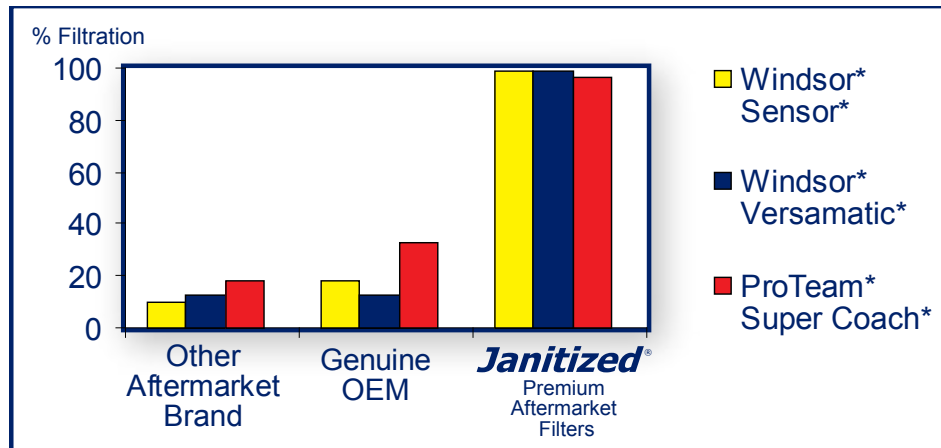

- Up to 99% micro-filtration at 0.3 micron\*\*
- Up to 40% increased airflow
- Up to 55% increased filter area
- Up to 46% stronger than Genuine OEM bags

\*\* Results of Fractional Efficiency Testing conducted by an independent laboratory @ 0.3 micron @ 26.5 fpm.