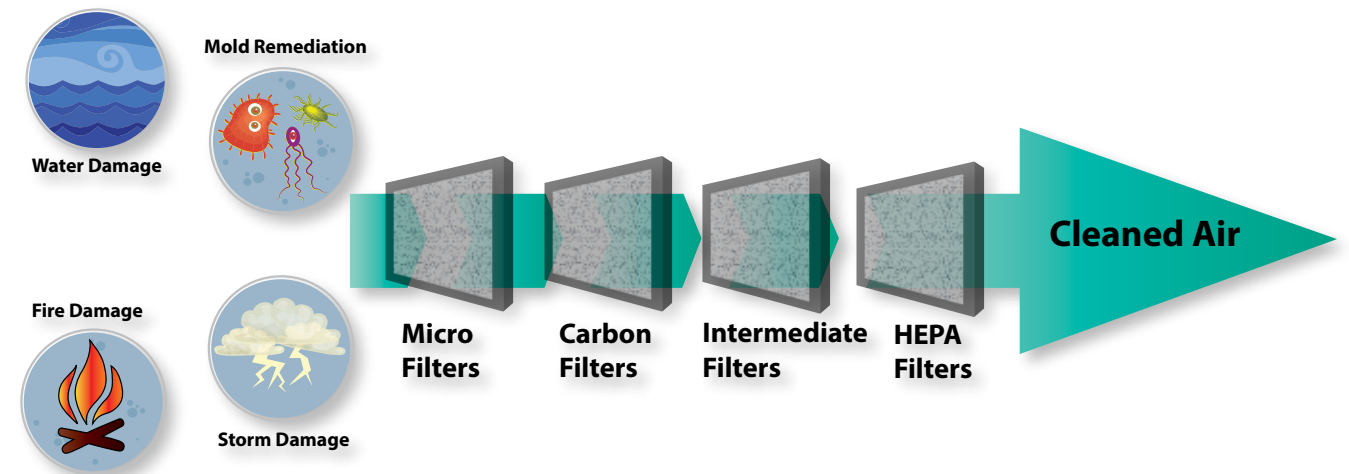

TENNANT*

Janitized® Part #:
JAN-TN6500W(1)

Designed to Fit:
Tennant* 6500, 6550, 6600 & 6650 Synthetic Filter 1 required

OEM#:
379882, 1041617

Case Quantity:
1 Piece

Material:
Spunbond (Washable)

Dimensions: 3.2" X 20" X 30"

TIGER-VAC*

Janitized® Part #:
JAN-IVF497

Designed to Fit:
TigerVac* H14 HEPA Filter

OEM#:
211027B-HEPA

Case Quantity:
4 - 1 Packs

Material:
HEPA Certified Filtration Efficiency 99.995% @ 0.3µm

Dimensions: 6.5" d x 4.25" h

Janitized®
Industrial & Commercial Sweeper / Scrubber Filters
www.janitized.com
1-888-689-1235

RESTORATION FILTRATION

Natural disasters and man-made failures or defects cause damage to buildings and its contents disrupting people's lives, businesses and the communities they are in. The disaster restoration industry uses a variety of specialized equipment to remedy the damage caused by water, fire and mold growth.

The equipment is only as good as the filters used.

Janitized® aftermarket filters offer a variety of filter designs to maximize the efficiency of the specialized restoration equipment. From Carbon to HEPA filtration rated at 99.97% at 0.3µm; Janitized® filters help improve indoor air quality during the remediation and after by capturing airborne contaminants and returning the air to a level of cleanliness equal to or better than pre-loss conditions.

CALL 1-888-689-1235

Janitized® is a registered trademark of APC Filtration Inc.
*Trademark or Registered Trademark of Original Equipment Manufacturer, which may not endorse the use of aftermarket filters in its products.

www.janitized.com

Janitized® is a registered trademark of APC Filtration Inc.
*Trademark or Registered Trademark of Original Equipment Manufacturer, which may not endorse the use of aftermarket filters in its products.